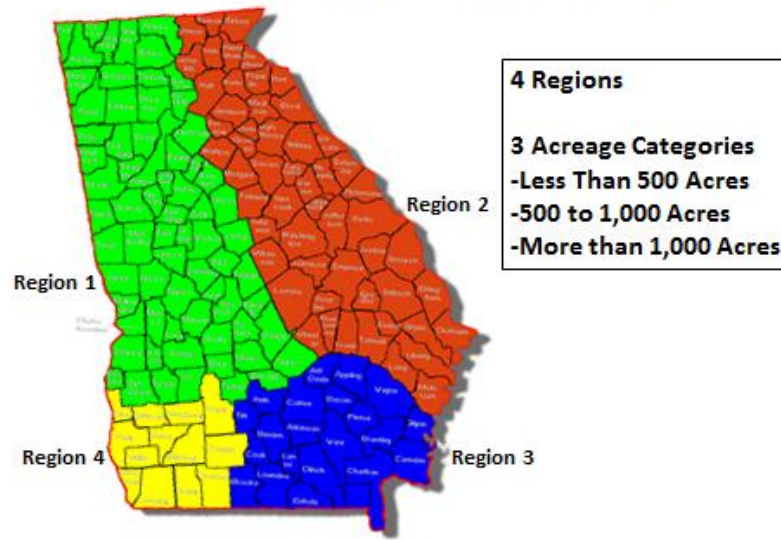

## 2012 GEORGIA QUALITY COTTON AWARDS

| REGION 1                        |                |                     |                         |                           |            |         |
|---------------------------------|----------------|---------------------|-------------------------|---------------------------|------------|---------|
| Grower                          | County         | Acreage Category    | Gin                     | County Agent              | Loan Value | Premium |
| David Thompson                  | Pulaski        | Less Than 500 Acres | Arabi Gin               | Ronnie Barentine          | 56.5345    | 4.5345  |
| David Young and Marty Young     | Turner/BenHill | 500 to 1,000 Acres  | Sconyers Gin            | Scott Utley/Scott Carlson | 55.5133    | 3.5133  |
| SOS Farms                       | Turner         | Over 1,000 Acres    | Arabi Gin               | Scott Utley               | 54.5550    | 2.5550  |
| REGION 2                        |                |                     |                         |                           |            |         |
| Grower                          | County         | Acreage Category    | Gin                     | County Agent              | Loan Value | Premium |
| Van Hiebert                     | Jefferson      | Less Than 500 Acres | Midville Warehouse, Inc | Pamela Sapp               | 57.0714    | 5.0714  |
| Herbie Dixon                    | Burke          | 500 to 1,000 Acres  | Midville Warehouse, Inc | Peyton Sapp               | 54.6304    | 2.6304  |
|                                 |                | Over 1,000 Acres    |                         |                           |            |         |
| REGION 3                        |                |                     |                         |                           |            |         |
| Grower                          | County         | Acreage Category    | Gin                     | County Agent              | Loan Value | Premium |
| Ronnie Courson *                | Lanier         | Less Than 500 Acres | BCT Gin Company         | Elvin Andrews             | 57.1339    | 5.1339  |
| River Bottom Farms              | Lanier         | 500 to 1,000 Acres  | BCT Gin Company         | Elvin Andrews             | 56.6160    | 4.6160  |
| Greg Register and Glyn Register | Lanier         | Over 1,000 Acres    | BCT Gin Company         | Elvin Andrews             | 56.0440    | 4.0440  |
| REGION 4                        |                |                     |                         |                           |            |         |
| Grower                          | County         | Acreage Category    | Gin                     | County Agent              | Loan Value | Premium |
| Billy Grant                     | Seminole       | Less Than 500 Acres | Clover Leaf Gin         | Rome Ethredge             | 56.8679    | 4.8679  |
| Thompson Family Farms           | Seminole       | 500 to 1,000 Acres  | Clover Leaf Gin         | Rome Ethredge             | 54.7389    | 2.7389  |
| Heard Family Farms              | Decatur        | Over 1,000 Acres    | Clover Leaf Gin         | Mitchell May              | 55.9602    | 3.9602  |